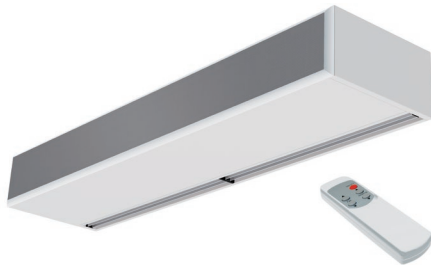

Characteristics

VP (with profiles)

VW (Windbox construction)

- Designed to be tailor-made, adaptable to any customer's needs.
- Option VP: Structure made of aluminium profiles and galvanized steel panels, finished white RAL 9016 as standard. Other colours are available on request. VP construction allow the service from the top and the bottom. Large perforated inlet grille avoiding intensive maintenance.
- Option VW: Same construction as Windbox M-G. Self-supporting casing construction made of galvanized steel plate, finished in structural epoxypolyester painting white colour RAL9016 as standard. Other colours or stainless steel are available on request. Micro-perforated inlet grille with filter functions and easy service. It does not need prefilter.
- Anodized aluminium outlet vanes, airfoil shaped, adjustable from 0 to 15° each side.
- Double-inlet centrifugal fans driven by an external rotor motor and low noise level. 5-speed selector. "EC" models assembled with very low consumption efficiency fans.
- "P" type with water heated coil. "E" type with electrical shielded elements, three stages with integrated regulation. "A" type without heating, air only.
- Includes Plug&Play control with 7m RJ45 cable and infrared remote control. Optional: Clever control (programmable, automatic, intelligent, energy saving, Modbus RTU for BMS...).

Specifications

The performance of Variwind air curtains is the same as Windbox M,G. Models M, ECM, G and ECG from 1000 to 3000 mm length. It's available unheated, water heated, electrical heated or with heat pump.

Layouts and dimensions

Variwind air curtains can be tailor-made at the request of the customers in any length from 1045 mm to 3000 mm.

Example: Standard Variwind 1500 will have similar performance as Windbox 1500 (air volume, heating, consumption, etc.). If the customized length is 400 mm or more than the nominal length, you can add a fan and/or put the electric shielded element of the higher measurement.