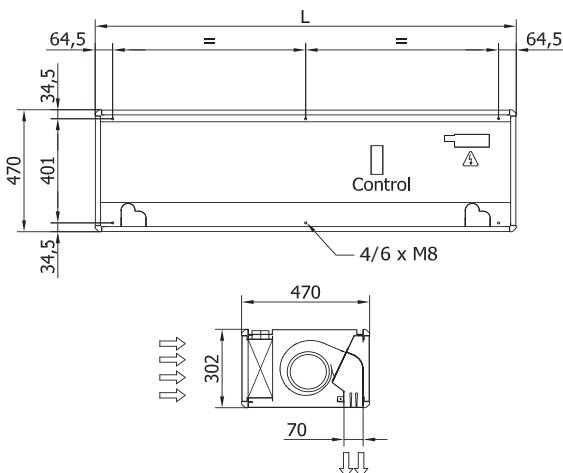

Layouts and dimensions

Variwind air curtains can be tailor-made at the request of the customers in any length from 1045 mm to 3000 mm.

Example: Standard Variwind 1500 will have similar performance as Windbox 1500 (air volume, heating, consumption, etc.). If the customized length is 400 mm or more than the nominal length, you can add a fan and/or put the electric shielded element of the higher measurement.

Nominal length	Customized length	
	VP	VW
VARIWIND 1000	1045-1399	1000-1399
VARIWIND 1500	1400-1999	1400-1999
VARIWIND 2000	2000-2399	2000-2399
VARIWIND 2500	2400-3000	2400-3000

VP Free hanging mounting