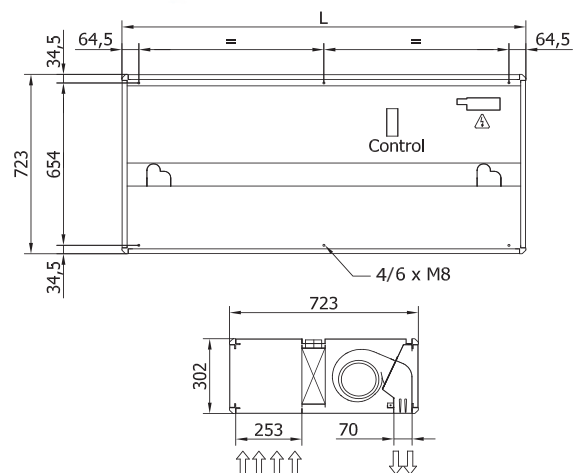

Characteristics

VP (with profiles)

VW (Windbox construction)

- Designed to be tailor-made, adaptable to any customer's needs.
- Option VP: Structure made of aluminium profiles and galvanized steel panels, finished white RAL 9016 as standard. Other colours are available on request. VP construction allow the service from the top and the bottom. Large perforated inlet grille avoiding intensive maintenance.
- Option VW: Same construction as Windbox M-G. Self-supporting casing construction made of galvanized steel plate, finished in structural epoxypolyester painting white colour RAL9016 as standard. Other colours or stainless steel are available on request. Micro-perforated inlet grille with filter functions and easy service. It does not need prefilter.
- Anodized aluminium outlet vanes, airfoil shaped, adjustable from 0 to 15° each side.
- Double-inlet centrifugal fans driven by an external rotor motor and low noise level. 5-speed selector. "EC" models assembled with very low consumption efficiency fans.
- "P" type with water heated coil. "E" type with electrical shielded elements, three stages with integrated regulation. "A" type without heating, air only.
- Includes Plug&Play control with 7m RJ45 cable and infrared remote control. Optional: Clever control (programmable, automatic, intelligent, energy saving, Modbus RTU for BMS...).

Specifications

The performance of Variwind air curtains is the same as Windbox M,G. Models M, ECM, G and ECG from 1000 to 3000 mm length. It's available unheated, water heated, electrical heated or with heat pump.

Layouts and dimensions

Variwind air curtains can be tailor-made at the request of the customers in any length from 1045 mm to 3000 mm.